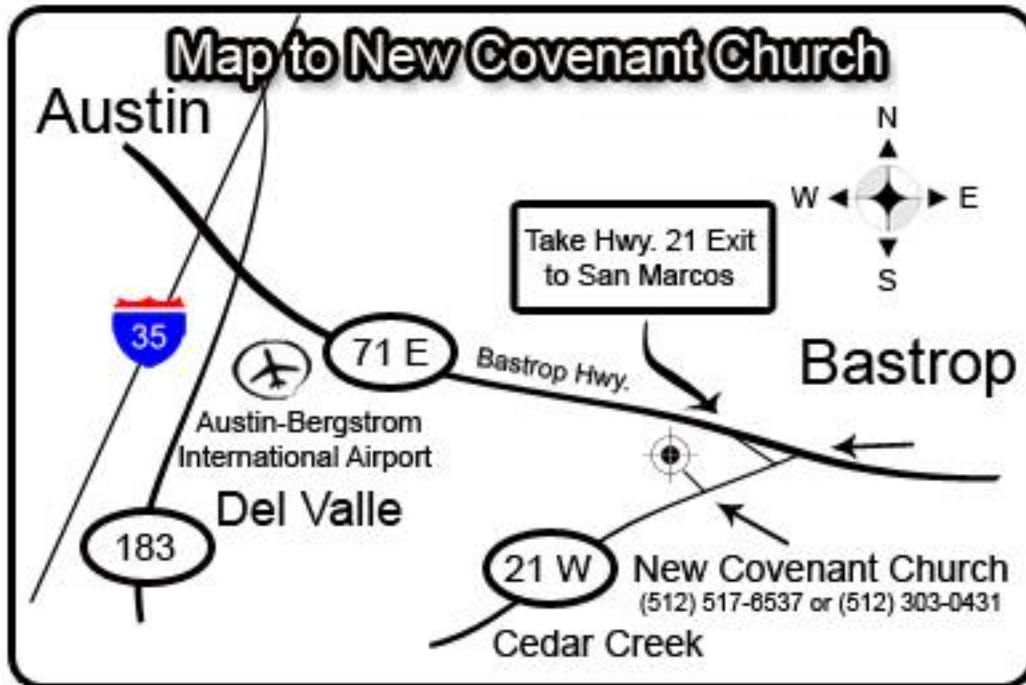

Driving directions to the New Covenant Church

From Austin take Hwy. 71 E through Del Valle past Austin Bergstrom International airport (ABIA).

Continue on Hwy. 71 E for approximately 20 miles and take San Marcos, Hwy. 21 W. exit. Remember to exit before the overpass.

Take right exit on Hwy 21 past Exxon service station and the New Covenant Church will be approximately 2 blocks on your right.

From San Marcos take Hwy 21 until you almost reach Hwy. 71.

The New Covenant Church will be on your left.

From Bastrop take Hwy 71 W to Hwy 21 (exit to San Marcos) and turn left. The New Covenant Church will be on your right.